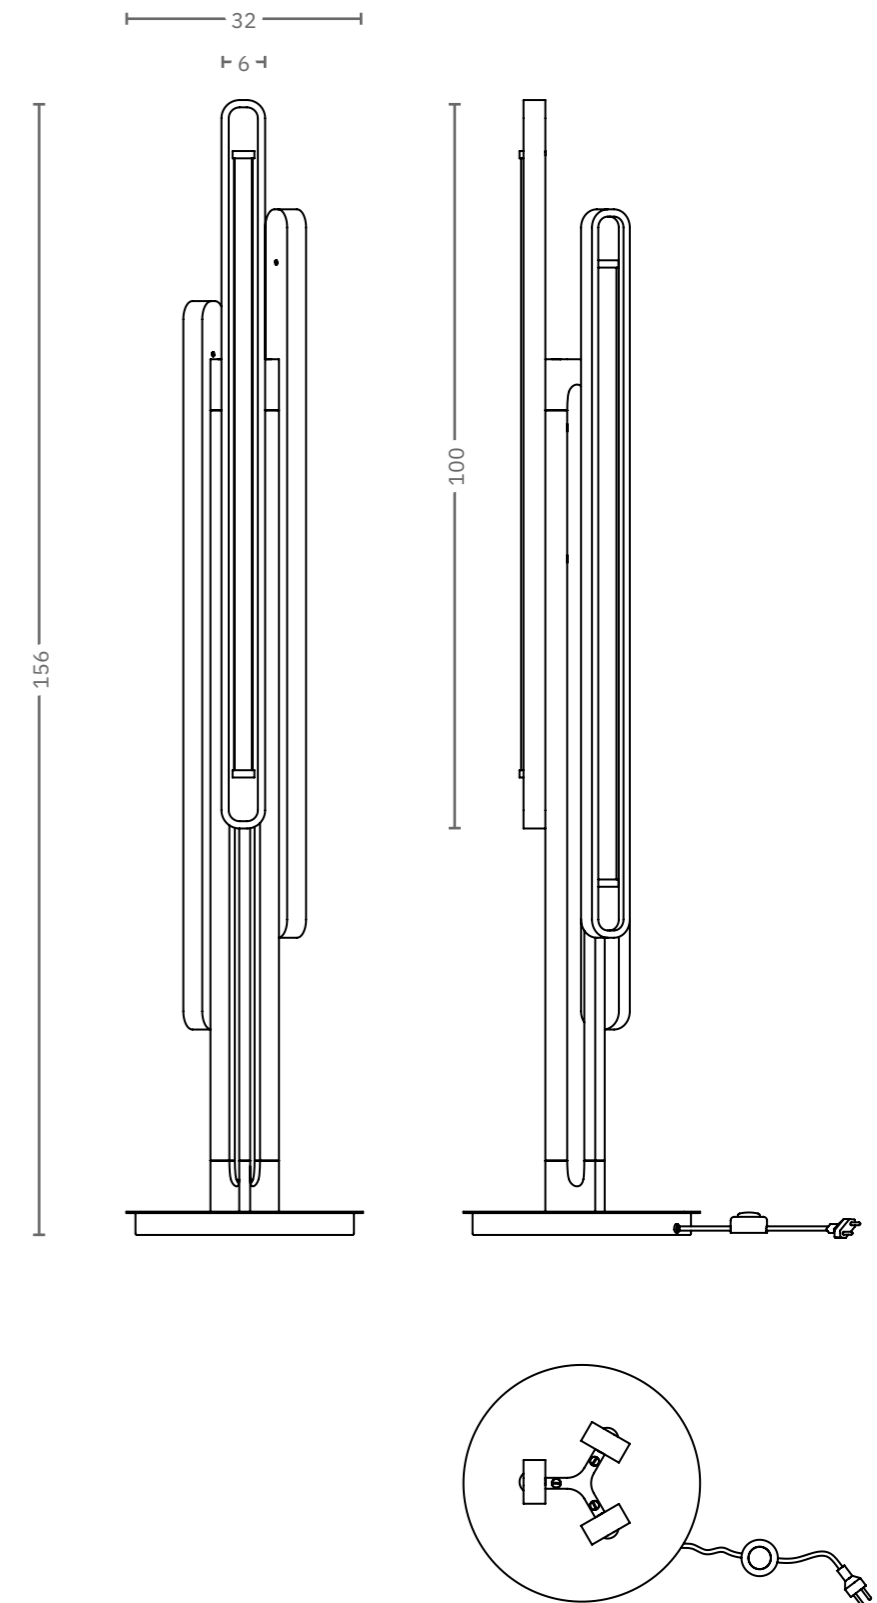

GIOPAGANI

Living in the Past
FLOOR LAMP

Living in the Past FLOOR LAMP

GIO PAGANI

_DIMENSIONS

W32xD32xH156 cm (W12,6xD12,6xH61,4 in)

_WEIGHT

Approx. 40 Kg (88 Lbs)

_LIGHT

STRIP LED 36W 3000K

_DRIVER

50W CE 24V - UL 12V

_CABLE

1,5M INLINE FOOT PEDAL PUSH BUTTON

_MATERIALS

UNTREATED LATHED SOLID BRASS STRUCTURE
NATURAL LINEN SHADE WITH PVC BACKING